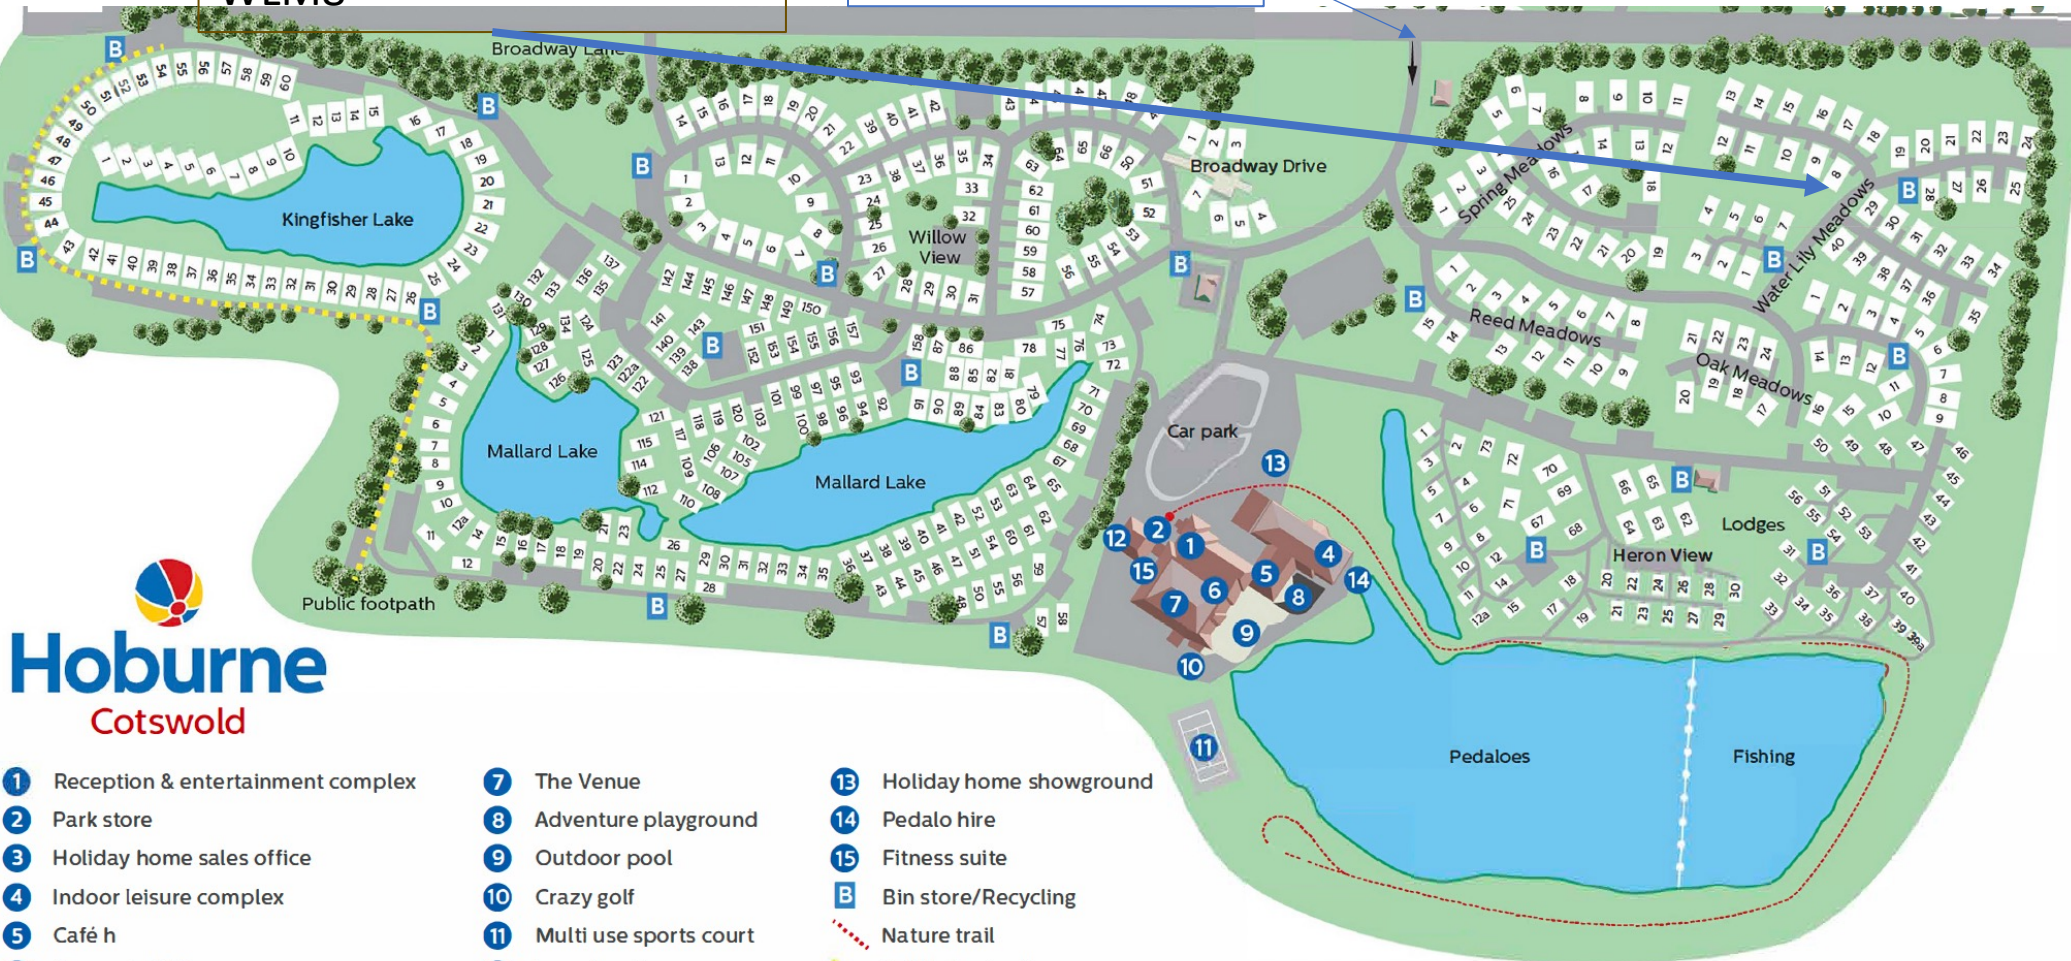

Waggy Tails Lodge

(previously Foxes Den)

WLM8

Park entrance

Hoburne

Cotswold

- 1** Reception & entertainment complex
- 2** Park store
- 3** Holiday home sales office
- 4** Indoor leisure complex
- 5** Café h
- 6** Brasserie 1912
- 7** The Venue
- 8** Adventure playground
- 9** Outdoor pool
- 10** Crazy golf
- 11** Multi use sports court
- 12** Launderette
- 13** Holiday home showground
- 14** Pedalo hire
- 15** Fitness suite

- B** Bin store/Recycling
- Nature trail
- Public footpath