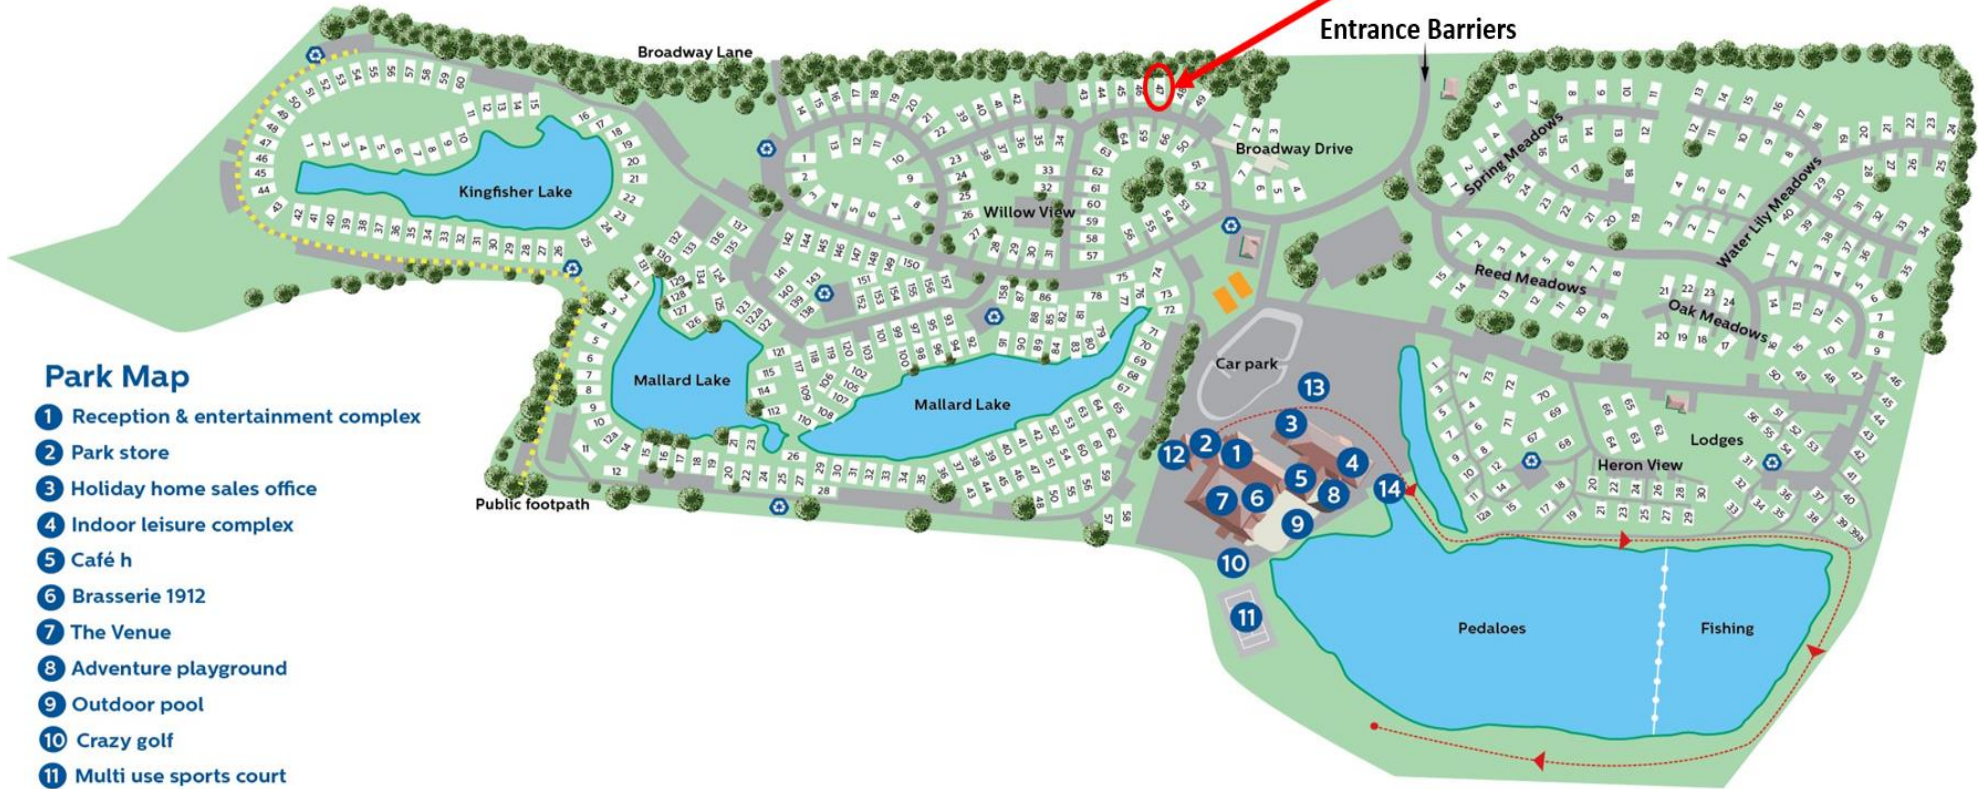

Pitch WV47
Cotswold Lodge

Park Map

- 1 Reception & entertainment complex
- 2 Park store
- 3 Holiday home sales office
- 4 Indoor leisure complex
- 5 Café h
- 6 Brasserie 1912
- 7 The Venue
- 8 Adventure playground
- 9 Outdoor pool
- 10 Crazy golf
- 11 Multi use sports court
- 12 Launderette
- 13 Holiday home showground
- 14 Pedalo hire
-  Recycling
-  Nature trail
-  Public footpath