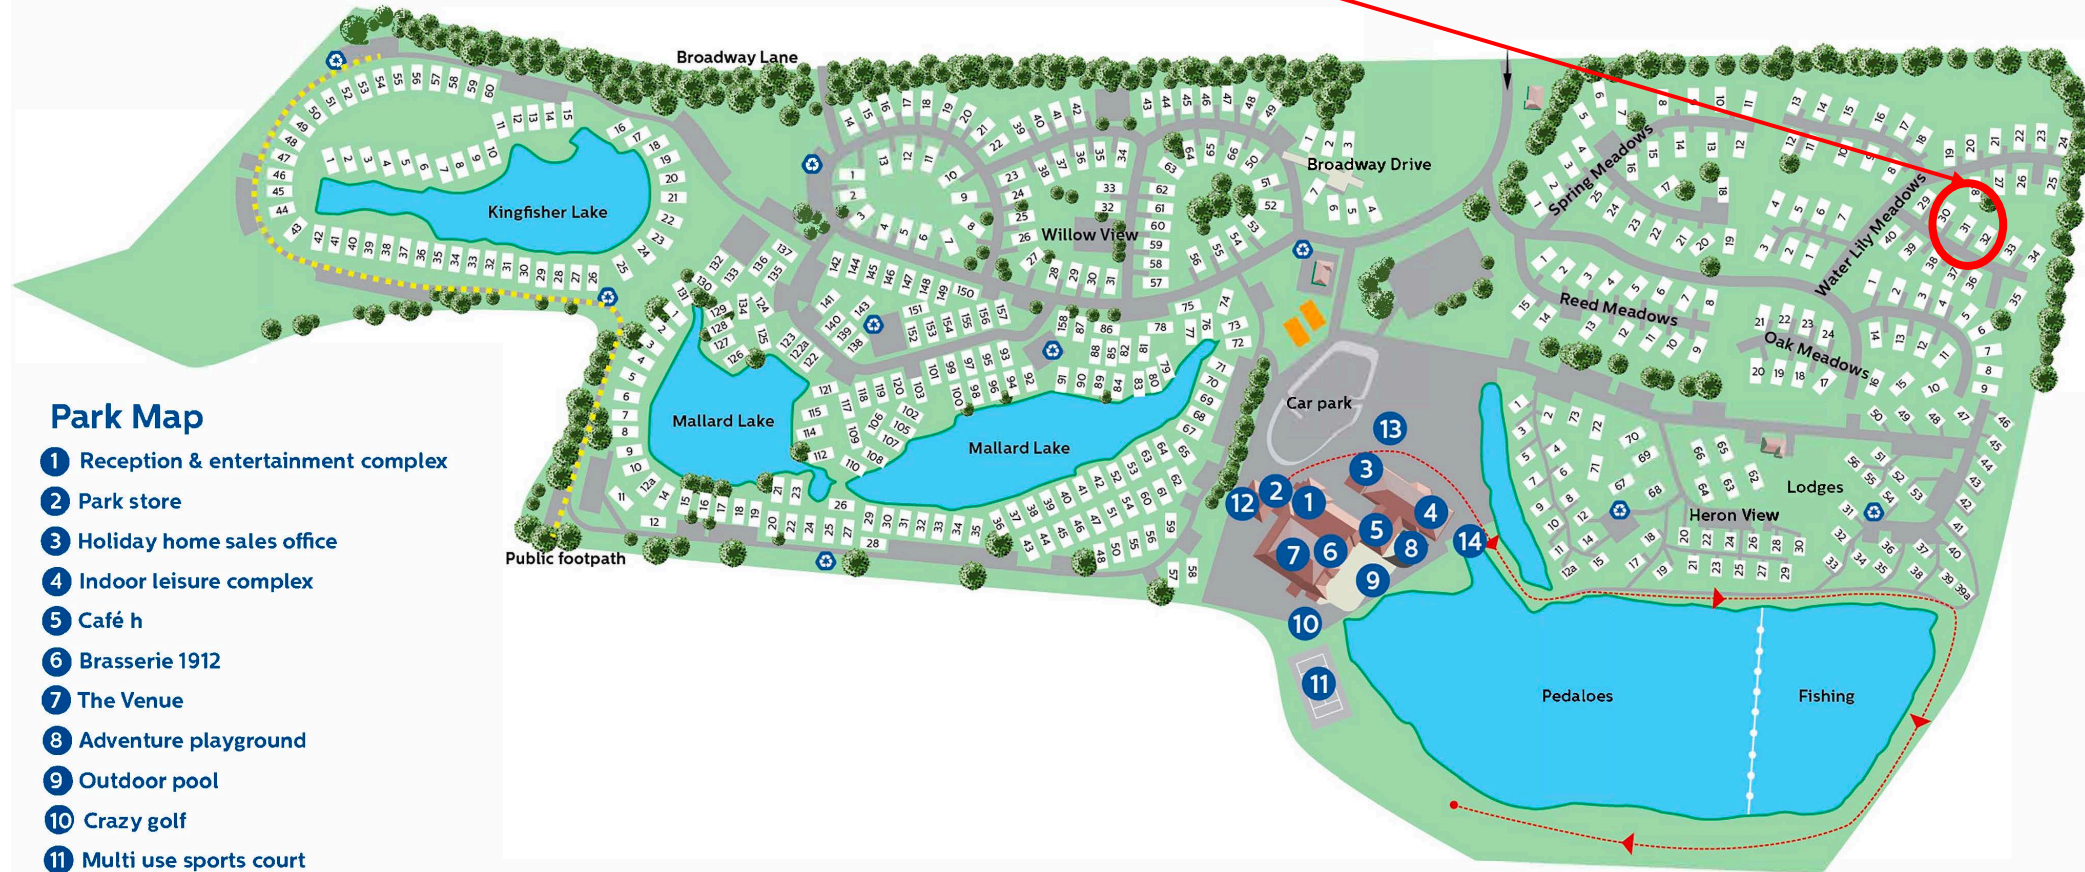

Daisy Lodge
Water Lilly Meadow 36
Pitch WLM36

Park Map

- 1 Reception & entertainment complex
- 2 Park store
- 3 Holiday home sales office
- 4 Indoor leisure complex
- 5 Café h
- 6 Brasserie 1912
- 7 The Venue
- 8 Adventure playground
- 9 Outdoor pool
- 10 Crazy golf
- 11 Multi use sports court
- 12 Launderette
- 13 Holiday home showground
- 14 Pedalo hire
-  Recycling
-  Nature trail
-  Public footpath