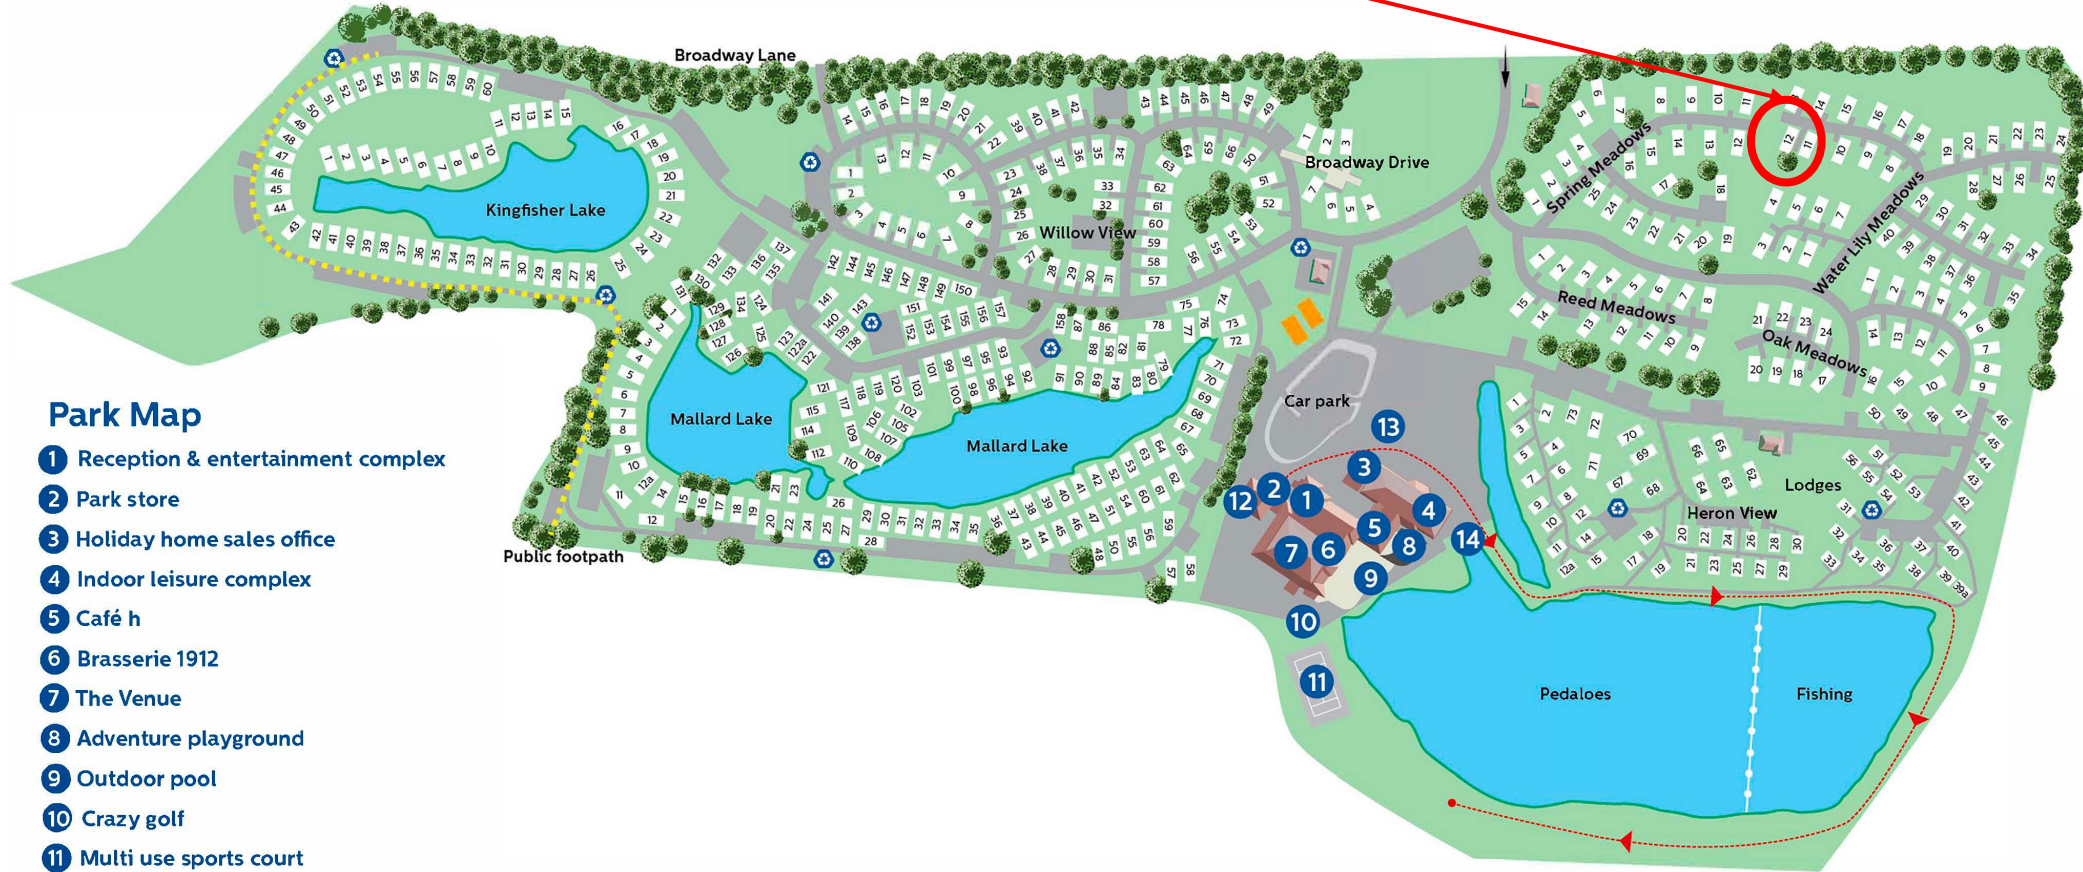

Spring View Lodge
Water Lilly Meadow 12
Pitch WLM12

Park Map

- 1 Reception & entertainment complex
- 2 Park store
- 3 Holiday home sales office
- 4 Indoor leisure complex
- 5 Café h
- 6 Brasserie 1912
- 7 The Venue
- 8 Adventure playground
- 9 Outdoor pool
- 10 Crazy golf
- 11 Multi use sports court
- 12 Launderette
- 13 Holiday home showground
- 14 Pedalo hire
- Recycling
- Nature trail