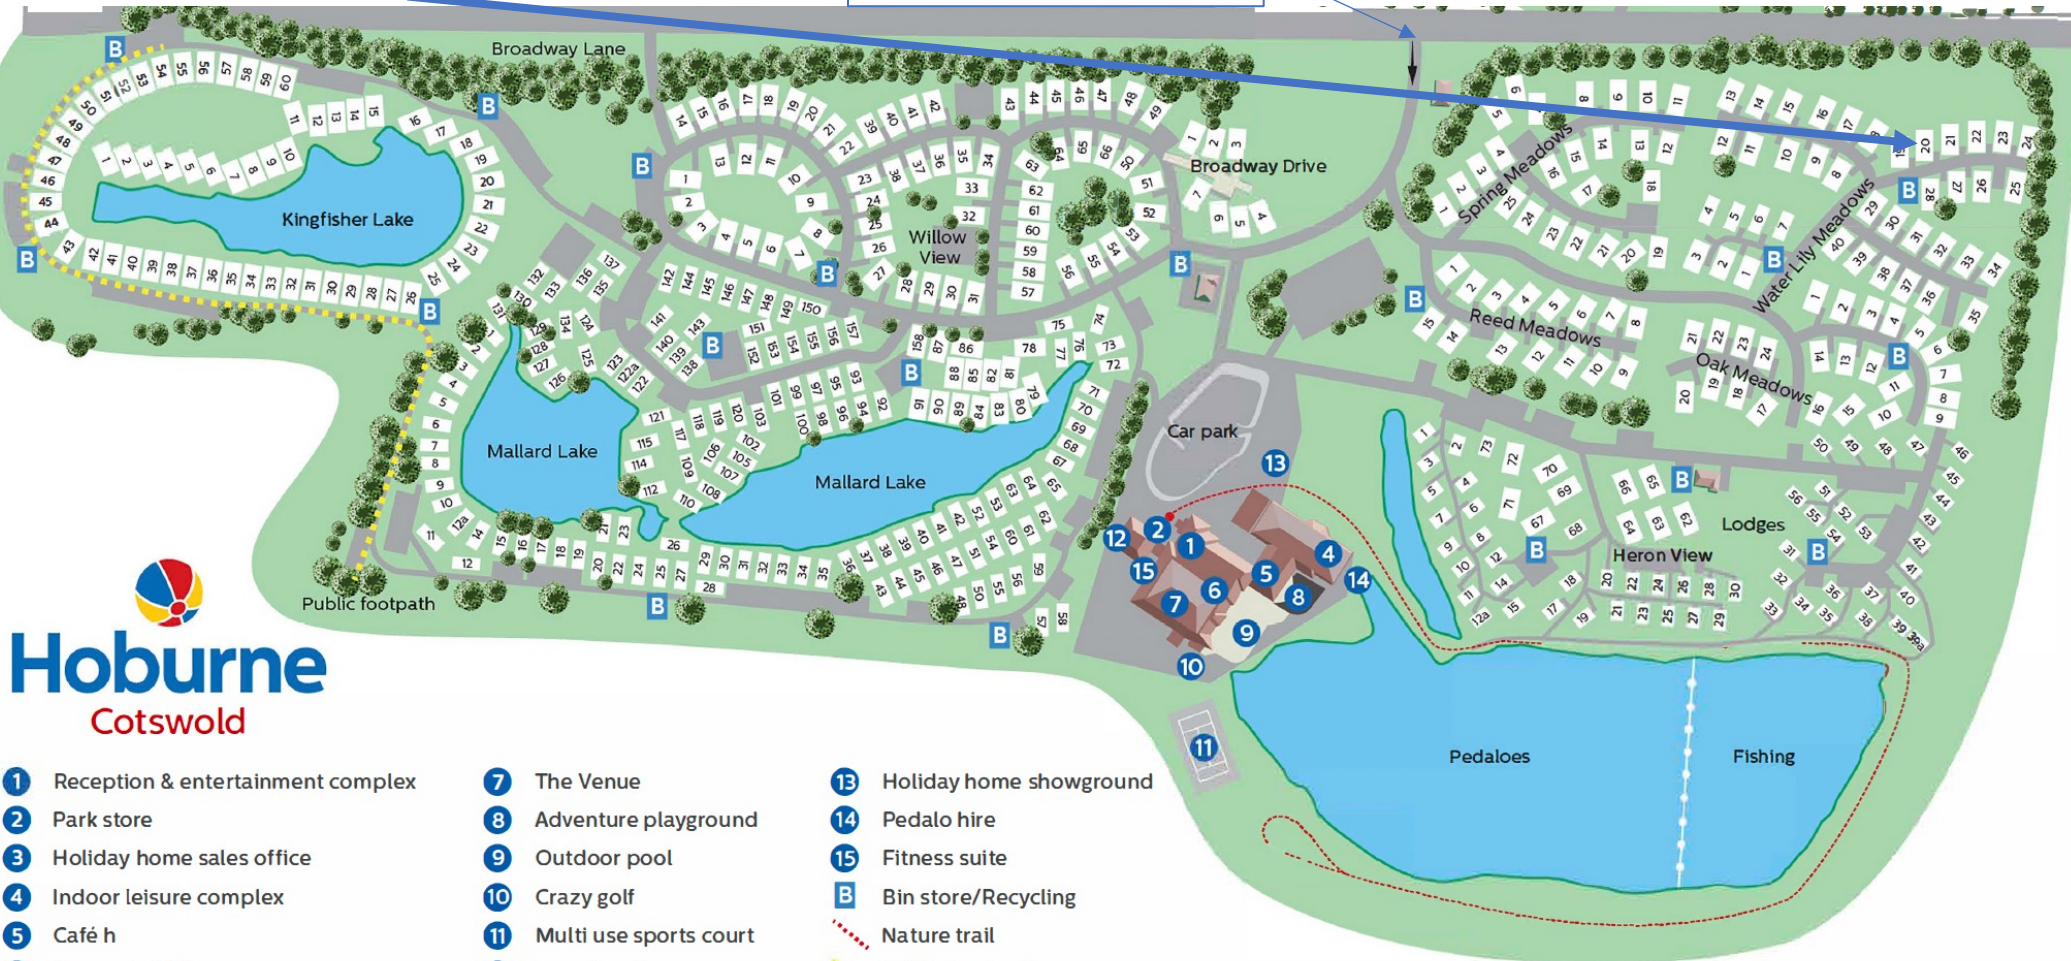

The Boat House
WLM20

Park entrance

- 1 Reception & entertainment complex
- 2 Park store
- 3 Holiday home sales office
- 4 Indoor leisure complex
- 5 Café h
- 6 Brasserie 1912

- 7 The Venue
- 8 Adventure playground
- 9 Outdoor pool
- 10 Crazy golf
- 11 Multi use sports court
- 12 Launderette

- 13 Holiday home showground
- 14 Pedalo hire
- 15 Fitness suite
- B Bin store/Recycling
- Nature trail
- Public footpath