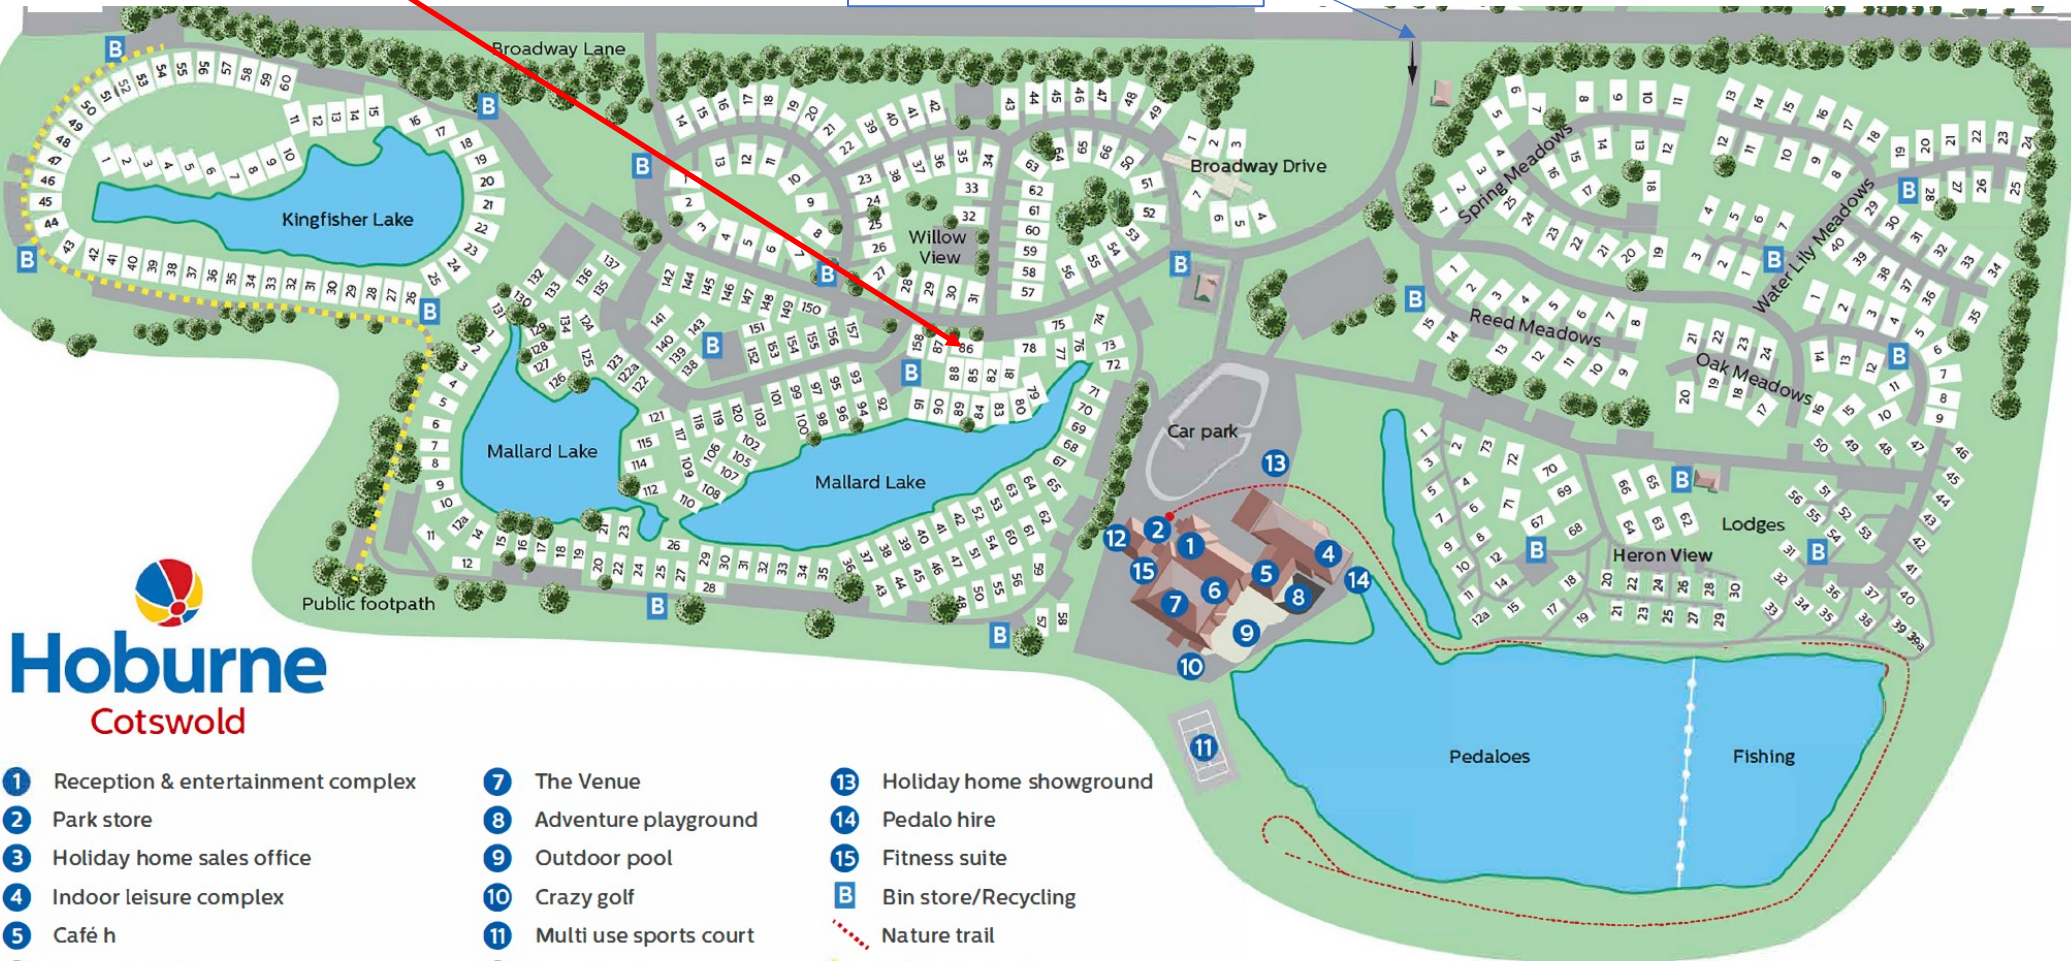

Sweet Pea  
ST86

Park entrance

**Hoburne**  
Cotswold

- 1 Reception & entertainment complex
- 2 Park store
- 3 Holiday home sales office
- 4 Indoor leisure complex
- 5 Café h
- 6 Brasserie 1912

- 7 The Venue
- 8 Adventure playground
- 9 Outdoor pool
- 10 Crazy golf
- 11 Multi use sports court
- 12 Launderette

- 13 Holiday home showground
- 14 Pedalo hire
- 15 Fitness suite
- B Bin store/Recycling
- ..... Nature trail
- Public footpath