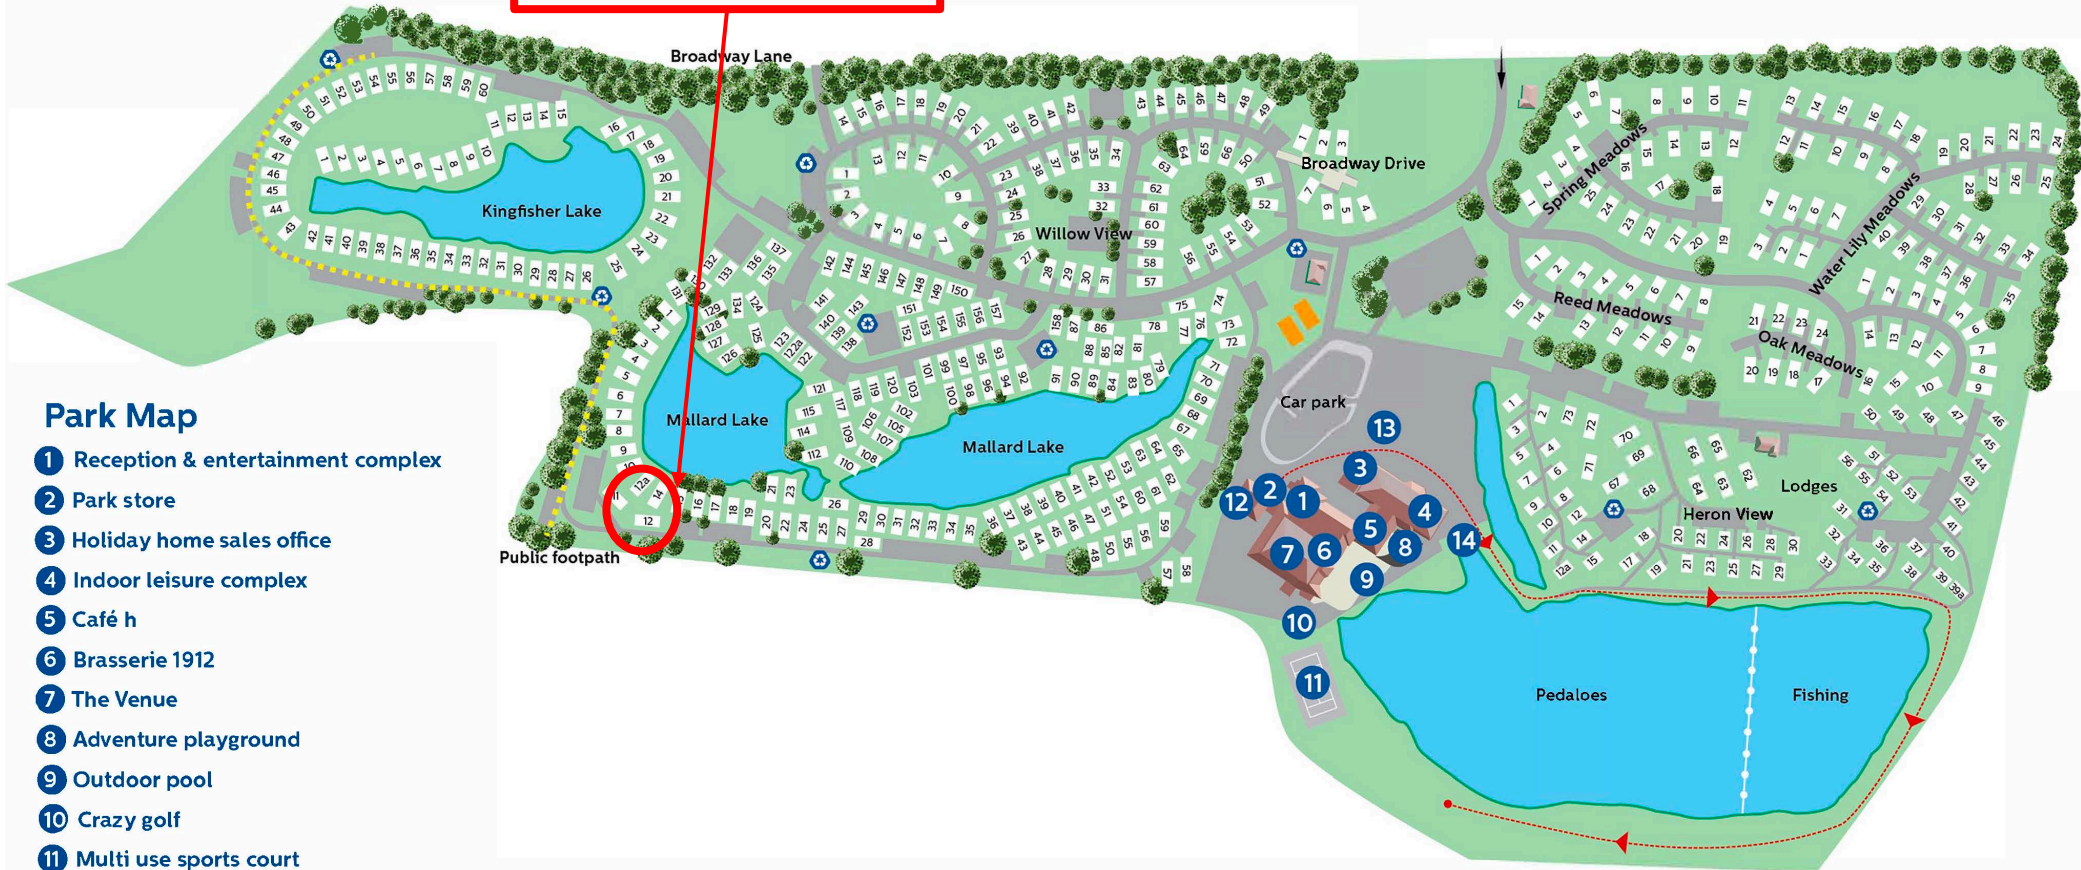

Mallard Corner
Mallard Lake 12
Pitch ST12

Park Map

- 1 Reception & entertainment complex
- 2 Park store
- 3 Holiday home sales office
- 4 Indoor leisure complex
- 5 Café h
- 6 Brasserie 1912
- 7 The Venue
- 8 Adventure playground
- 9 Outdoor pool
- 10 Crazy golf
- 11 Multi use sports court
- 12 Launderette
- 13 Holiday home showground
- 14 Pedalo hire
-  Recycling
-  Nature trail
-  Public footpath