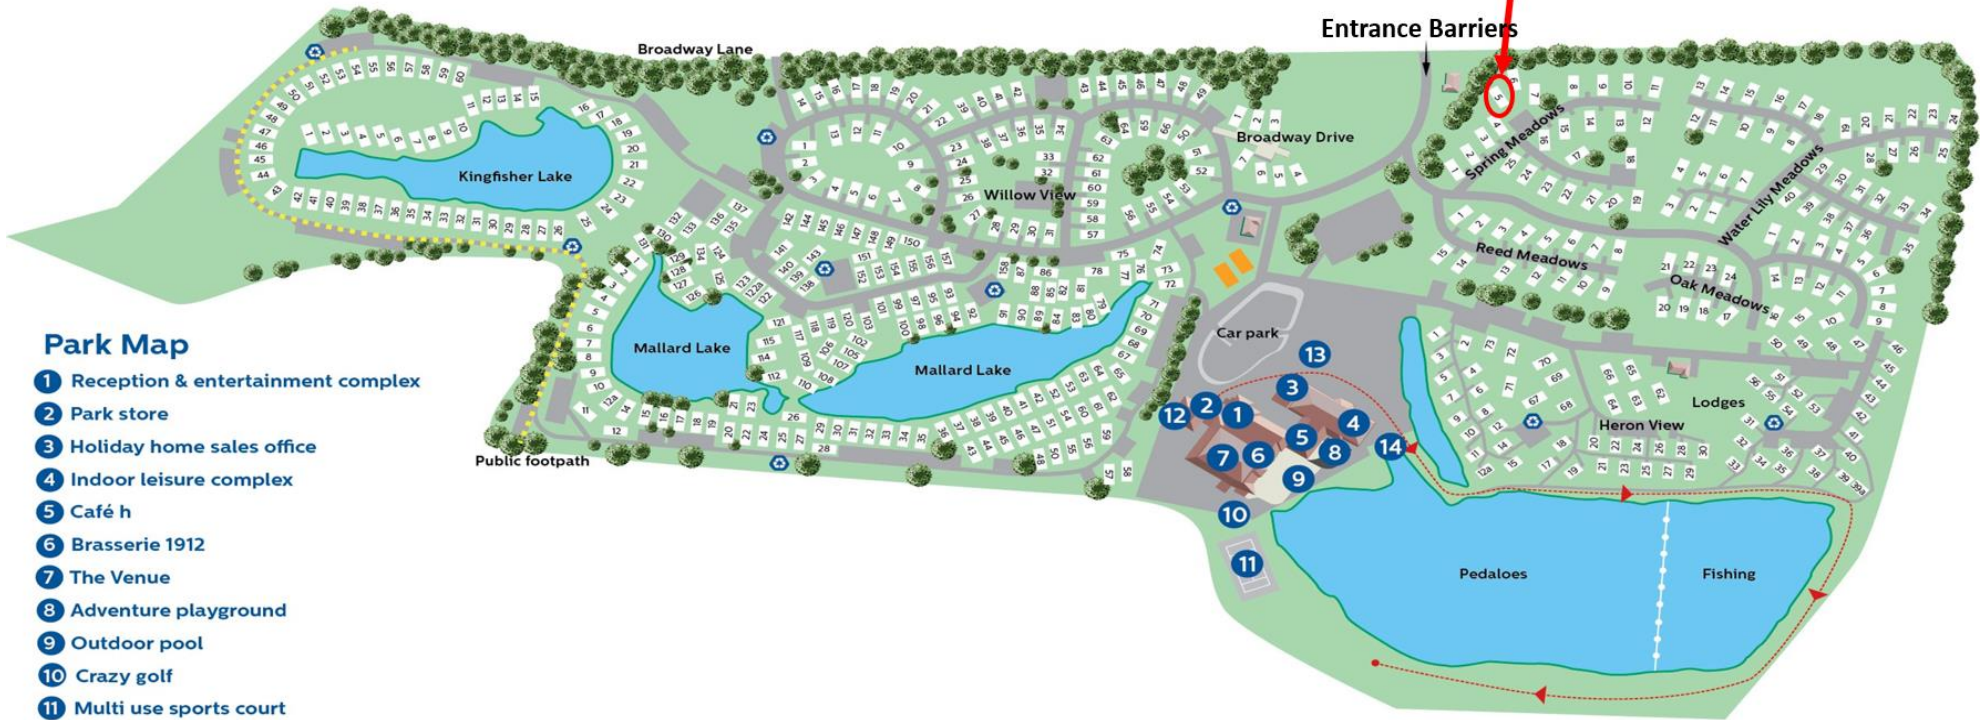

Pitch
Spring Meadows 5
The Burrow

Park Map

- 1 Reception & entertainment complex
- 2 Park store
- 3 Holiday home sales office
- 4 Indoor leisure complex
- 5 Café h
- 6 Brasserie 1912
- 7 The Venue
- 8 Adventure playground
- 9 Outdoor pool
- 10 Crazy golf
- 11 Multi use sports court
- 12 Launderette
- 13 Holiday home showground
- 14 Pedalo hire
-  Recycling
-  Nature trail
-  Public footpath