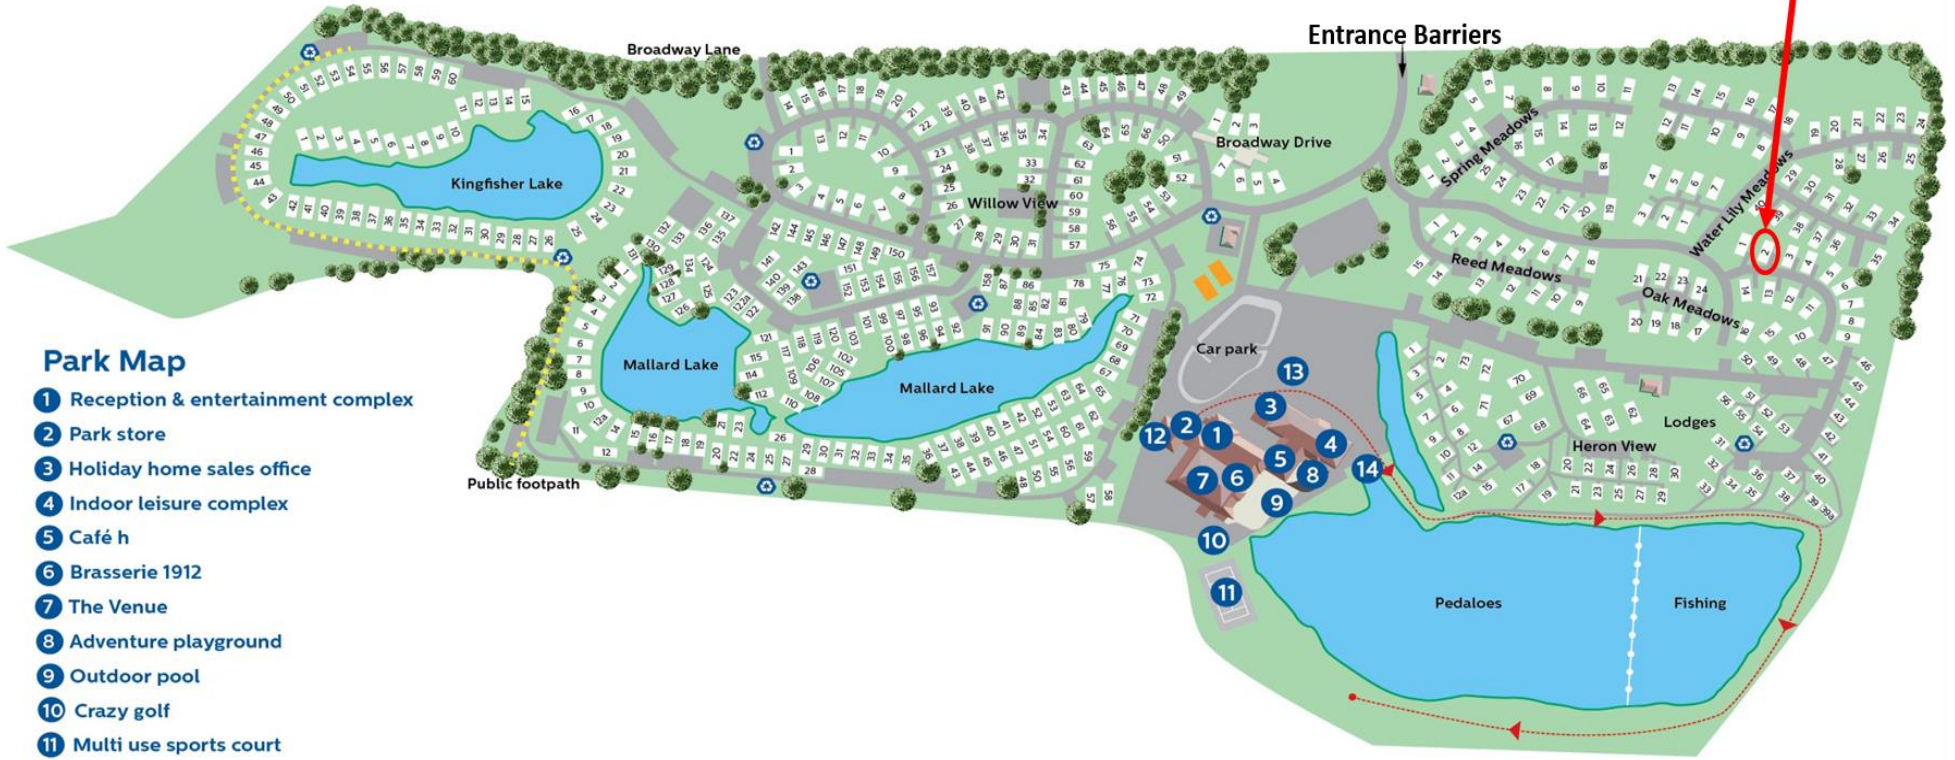

Pitch
Oak Meadows 2
Honeysuckle Lodge

Park Map

- 1 Reception & entertainment complex
- 2 Park store
- 3 Holiday home sales office
- 4 Indoor leisure complex
- 5 Café h
- 6 Brasserie 1912
- 7 The Venue
- 8 Adventure playground
- 9 Outdoor pool
- 10 Crazy golf
- 11 Multi use sports court
- 12 Launderette
- 13 Holiday home showground
- 14 Pedalo hire
-  Recycling
-  Nature trail
-  Public footpath