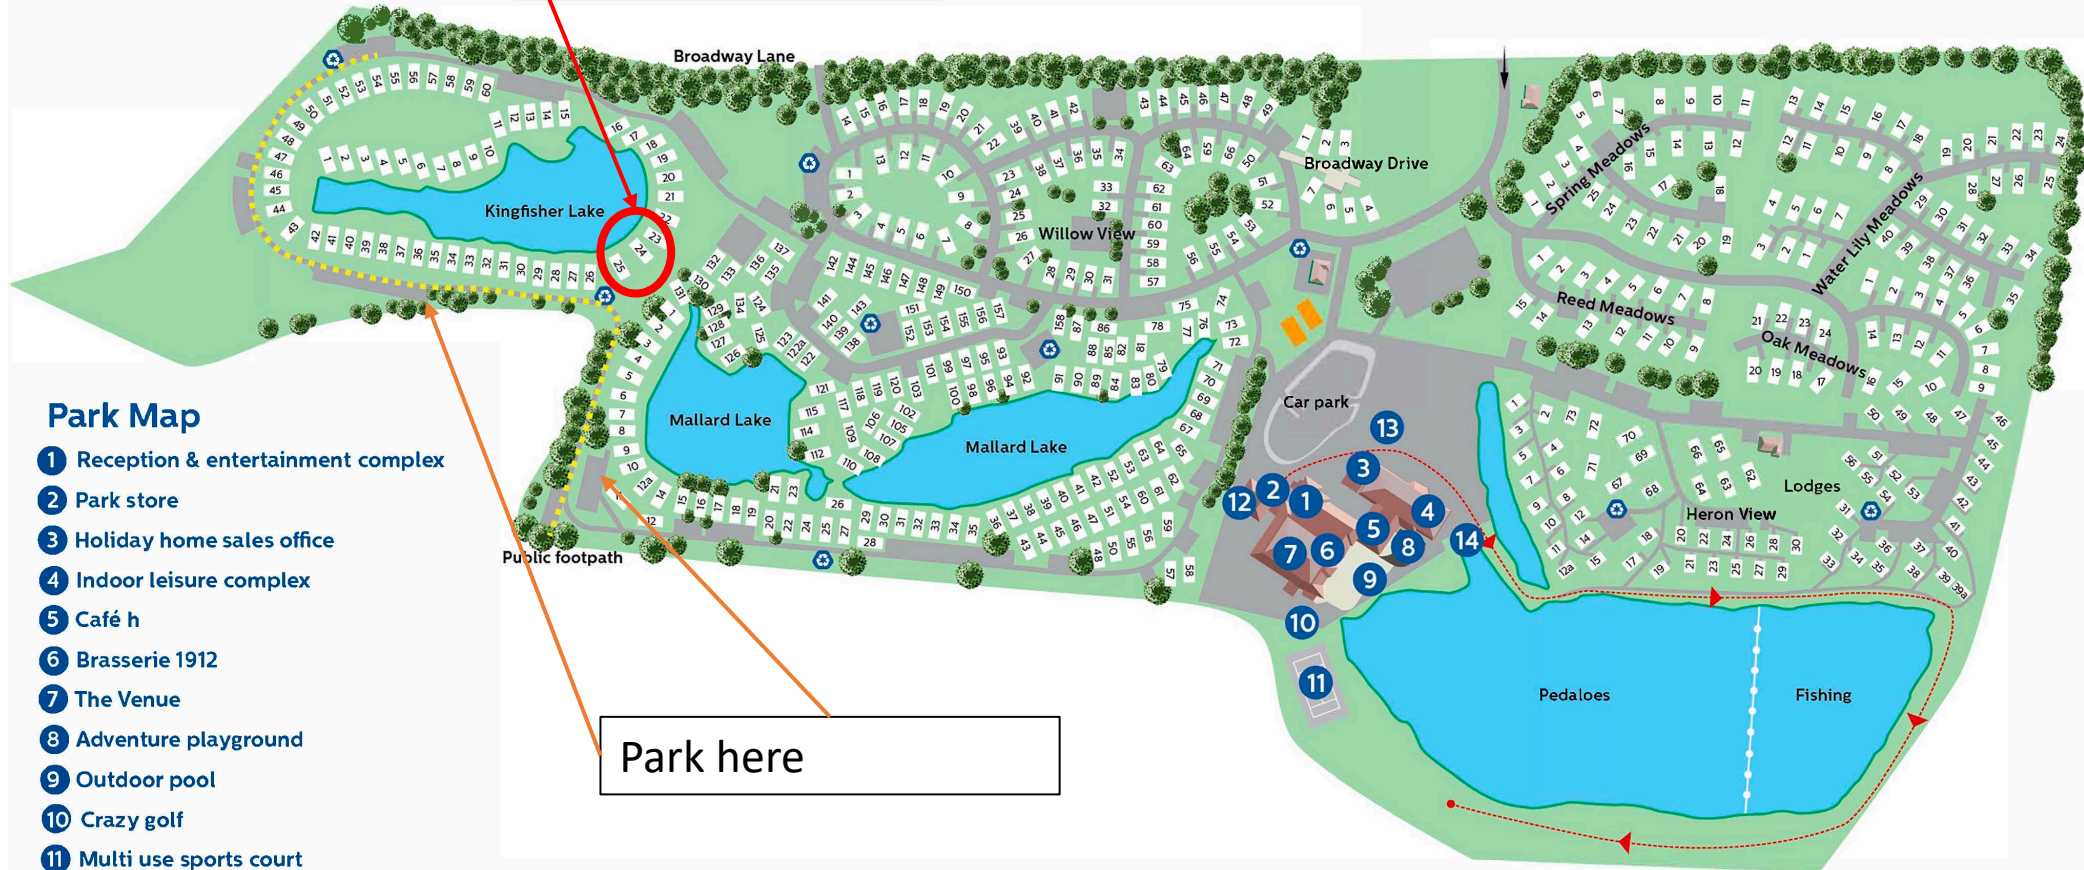

Waterside Lodge
Kingfisher Lake 24
Pitch ND24

Park Map

- 1 Reception & entertainment complex
- 2 Park store
- 3 Holiday home sales office
- 4 Indoor leisure complex
- 5 Café h
- 6 Brasserie 1912
- 7 The Venue
- 8 Adventure playground
- 9 Outdoor pool
- 10 Crazy golf
- 11 Multi use sports court
- 12 Launderette
- 13 Holiday home showground
- 14 Pedalo hire
-  Recycling
-  Nature trail
-  Public footpath