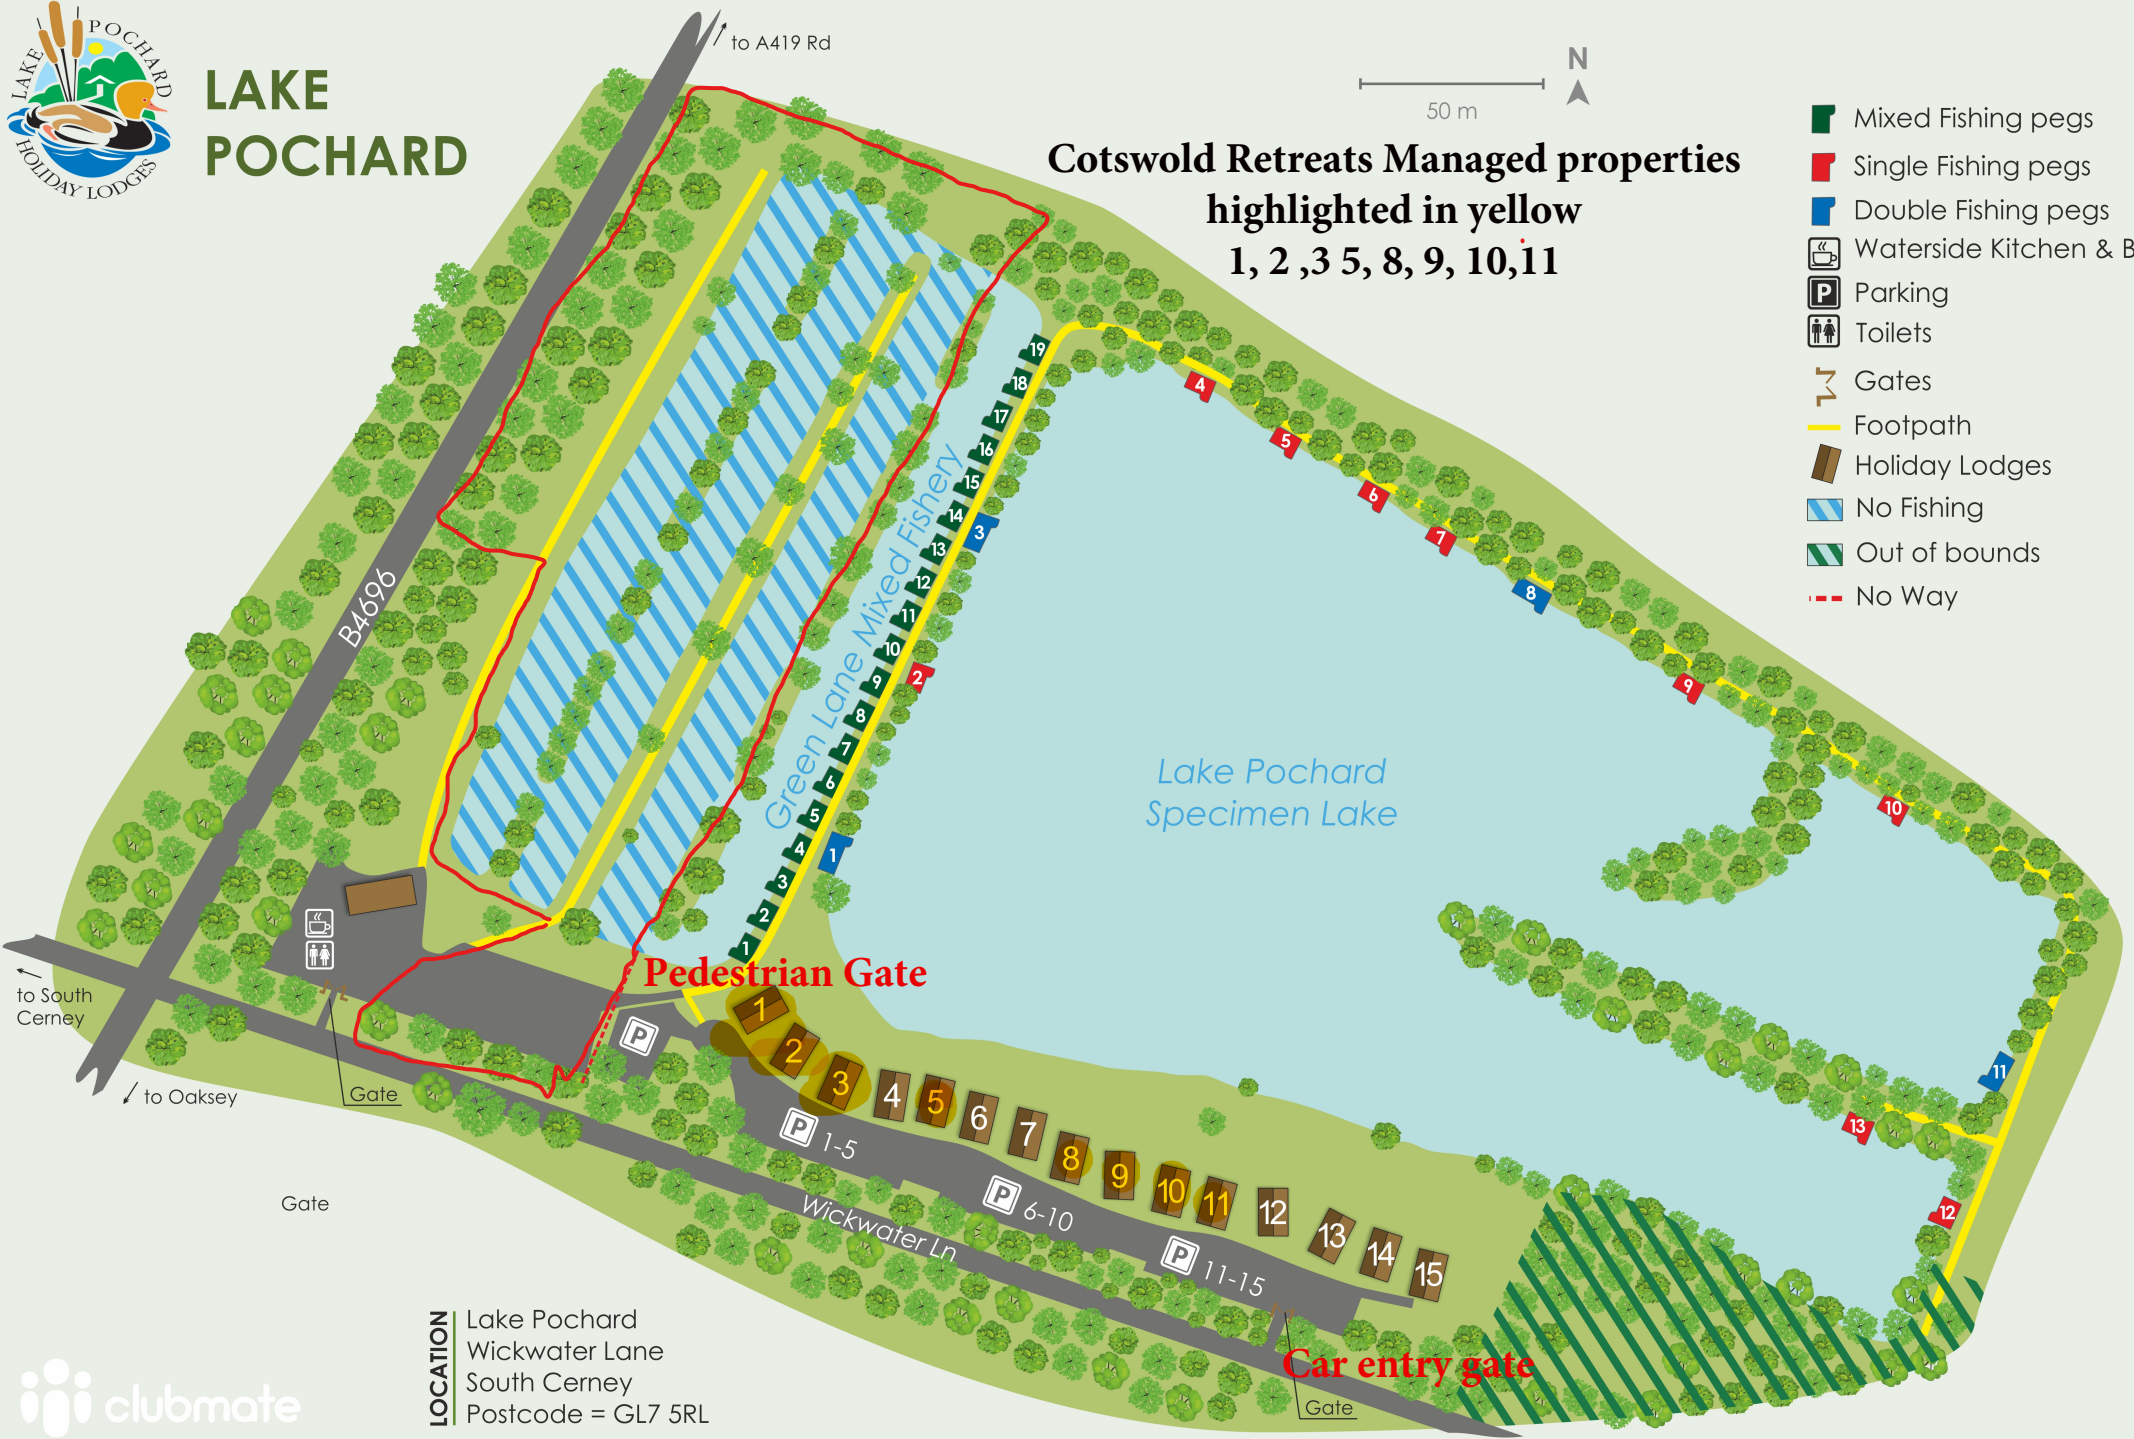

LAKE POCHARD

to A419 Rd

Cotswold Retreats Managed properties highlighted in yellow 1, 2, 3, 5, 8, 9, 10, 11

- Mixed Fishing pegs
- Single Fishing pegs
- Double Fishing pegs
- Waterside Kitchen & Bar
- Parking
- Toilets
- Gates
- Footpath
- Holiday Lodges
- No Fishing
- Out of bounds
- No Way

LOCATION Lake Pochard
Wickwater Lane
South Cerney
Postcode = GL7 5RL