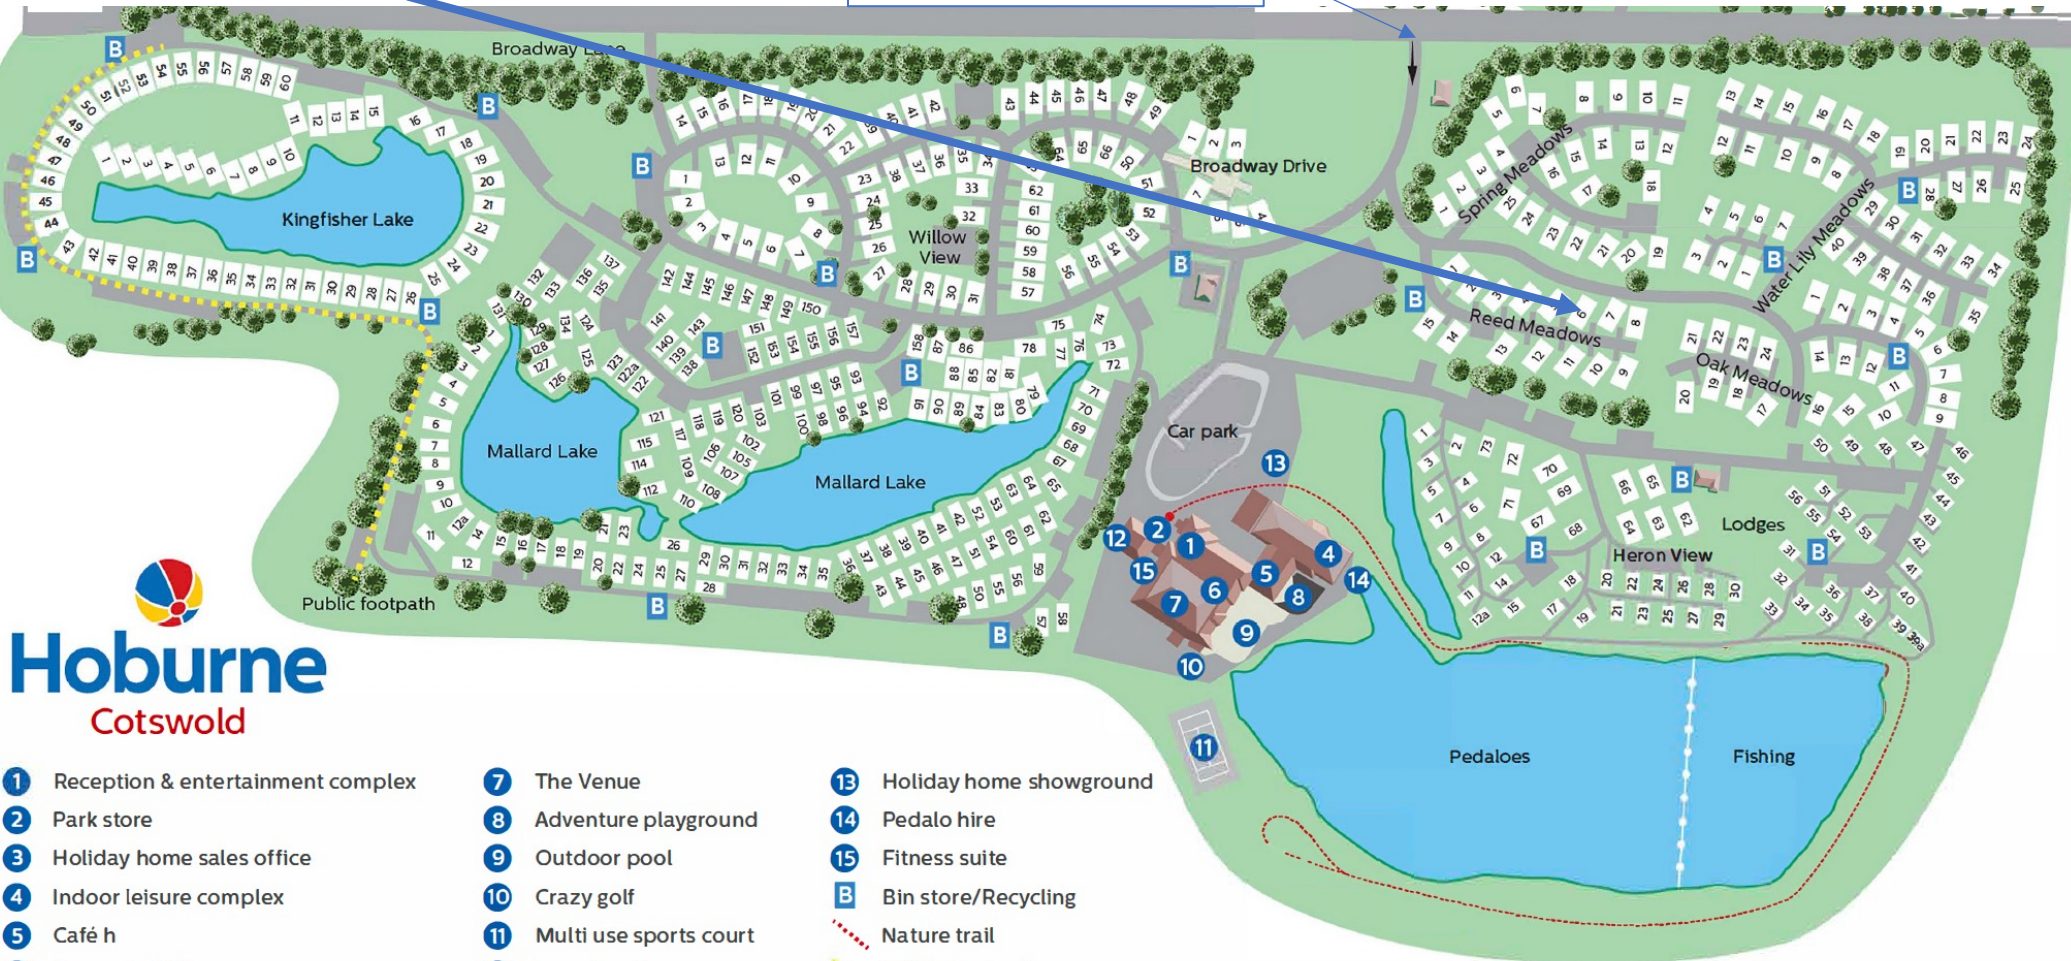

Bluebell Lodge
RM6

Park entrance

- 1 Reception & entertainment complex
- 2 Park store
- 3 Holiday home sales office
- 4 Indoor leisure complex
- 5 Café h
- 6 Brasserie 1912

- 7 The Venue
- 8 Adventure playground
- 9 Outdoor pool
- 10 Crazy golf
- 11 Multi use sports court
- 12 Launderette

- 13 Holiday home showground
- 14 Pedalo hire
- 15 Fitness suite
- B Bin store/Recycling
- Nature trail
- Public footpath